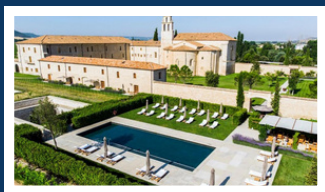

Rosedale Travel

SPAIN TRAVEL

SAMPLE ITINERARY

BARCELONA

Stay at Kimpton Vividora Barcelona. Explore Gaudi's whimsical buildings.

SEVILLE

Stay at Querencia de Sevilla. Attend a flamenco performance.

WINE ESTATE

Stay at Abadia Retuerta LeDomaine, a restored abbey on 500 acres of vineyards. Don't leave until you must.

ROSEDALE
TRAVEL

www.sikara.com