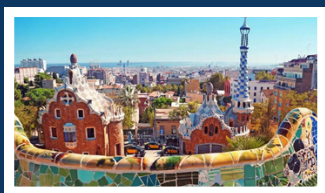

Rosedale Travel

SPAIN TRAVEL

SAMPLE ITINERARY

BARCELONA

Stay at Kimpton Vividora Barcelona. Explore Gaudi's whimsical buildings.

SEVILLE

Stay at Querencia de Sevilla. Attend a flamenco performance.

WINE ESTATE

Stay at Abadia Retuerta LeDomaine, a restored abbey on 500 acres of vineyards. Don't leave until you must.

ROSEDALE
TRAVEL

www.sikara.com